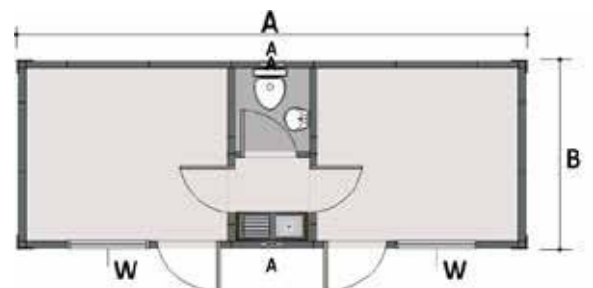

Dimensions

Dimensions / Dimensiones

2.40x6.00 m

3.00x7.00 m