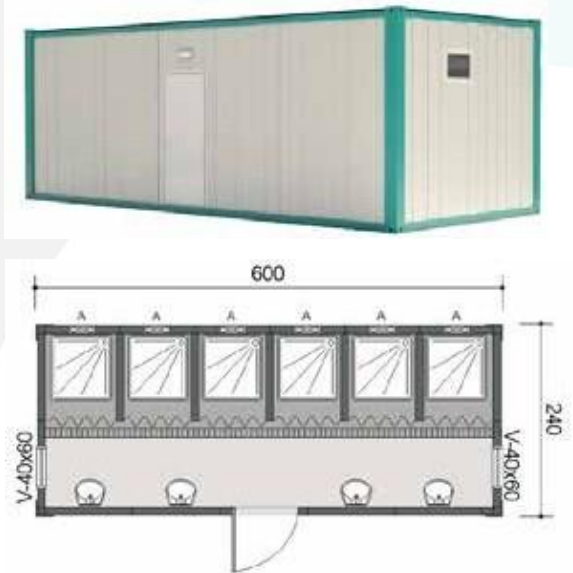

Dimensions

Dimensions / Dimensiones

2.40x6.00 m